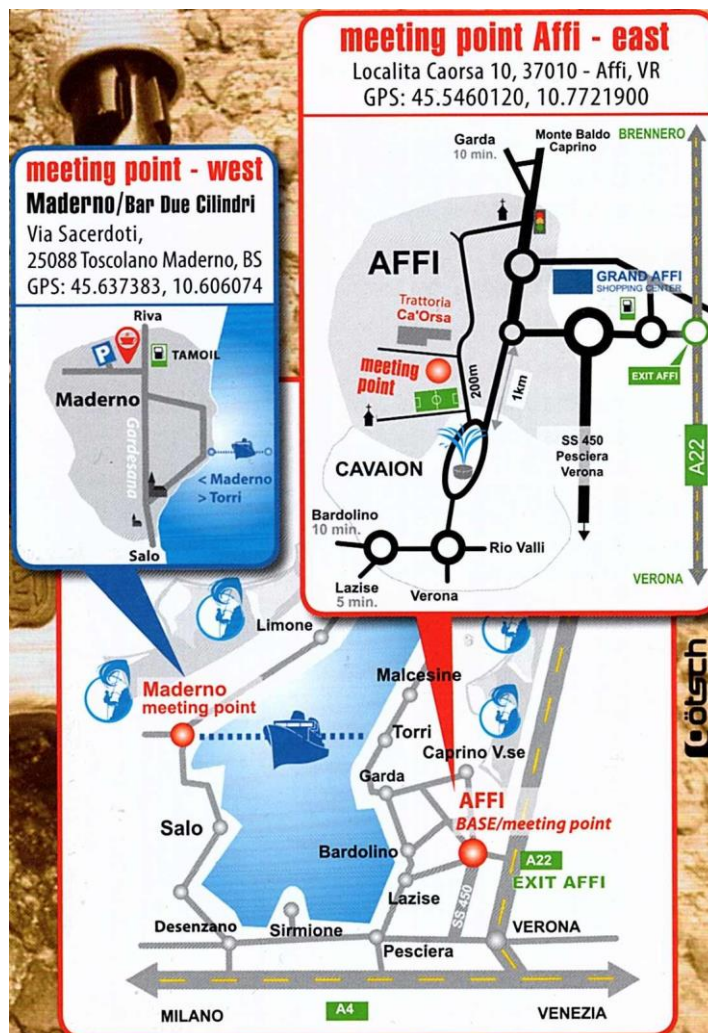

Meeting point Lake Garda East - Affi

- ✓ Highway Exit Affi (Lago di Garda Sud)
- ✓ On the little and on the big roundabout keep going straight on
- ✓ On the third roundabout turn left to Cavaion, direction Lazise - for about 1 km
- ✓ In Cavaion, on the roundabout with the fountain turn right
- ✓ After 200m you arrive at the Canyoning-meeting point in Affi, Directly next to the Trattoria Ca'Orsa

GPS: 45.5460120, 10.7721900

Outdoorplanet – Lake Garda

Trattoria Ca Orsa
Localita Caorsa 10

I – 37010 Affi, VR

www.outdoorplanet.net

Phone 0039 339 530 11 38

info@outdoorplanet.net