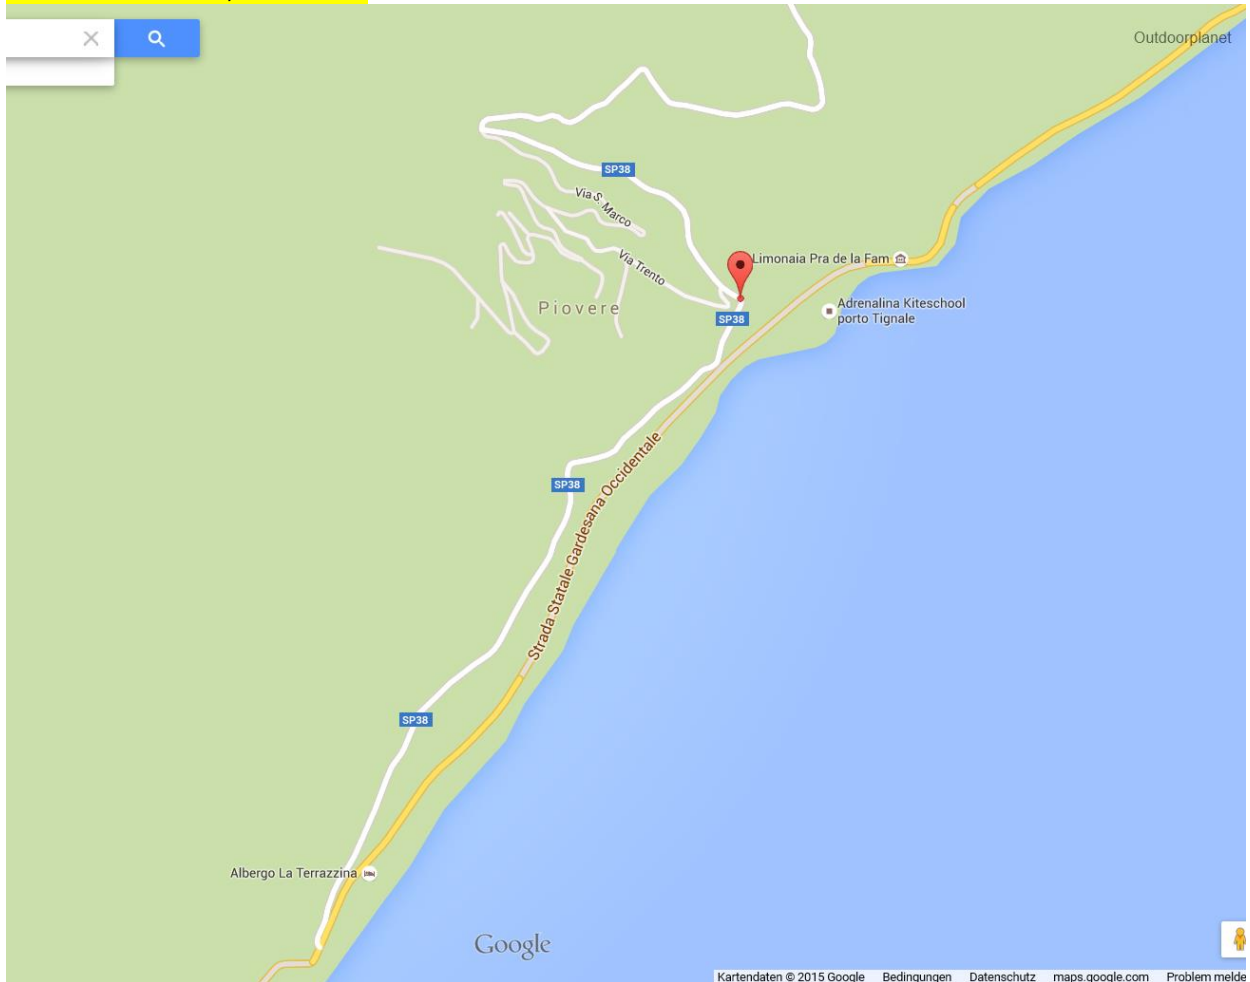

# Panorama parking place Meeting point Vione I+II

-> Gardesana (Lake Road) -> branch Tignale take (SP 38) and drive up about 2km

-> 1<sup>st</sup> paved parking on the right side

-> GPS: 45.727127, 10.713841

Parkplatz Treffpunkt: